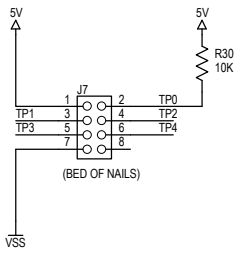

MCU

DEMO

USB TO MON08 INTERFACE