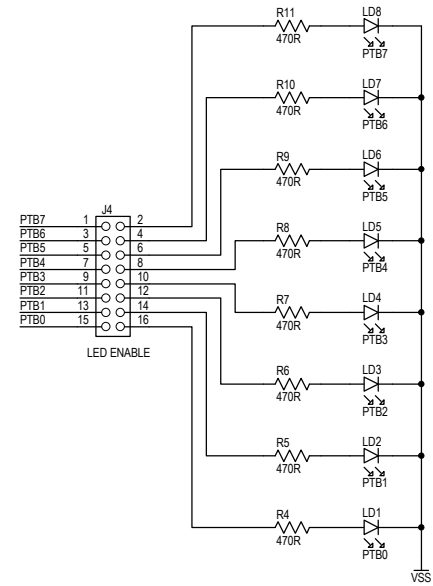

MCU

DEMO

USB TO MON08 INTERFACE