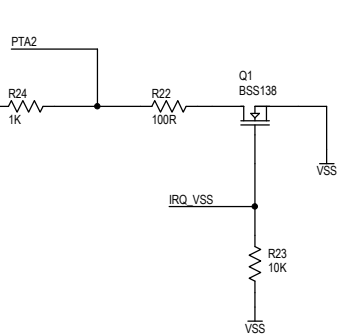

MCU

DEMO

USB TO MON08 INTERFACE