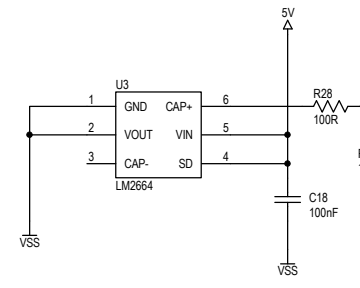

MCU

DEMO

USB TO MON08 INTERFACE