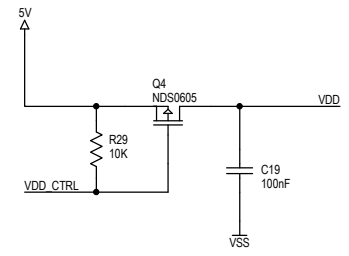

MCU

DEMO

USB TO MON08 INTERFACE