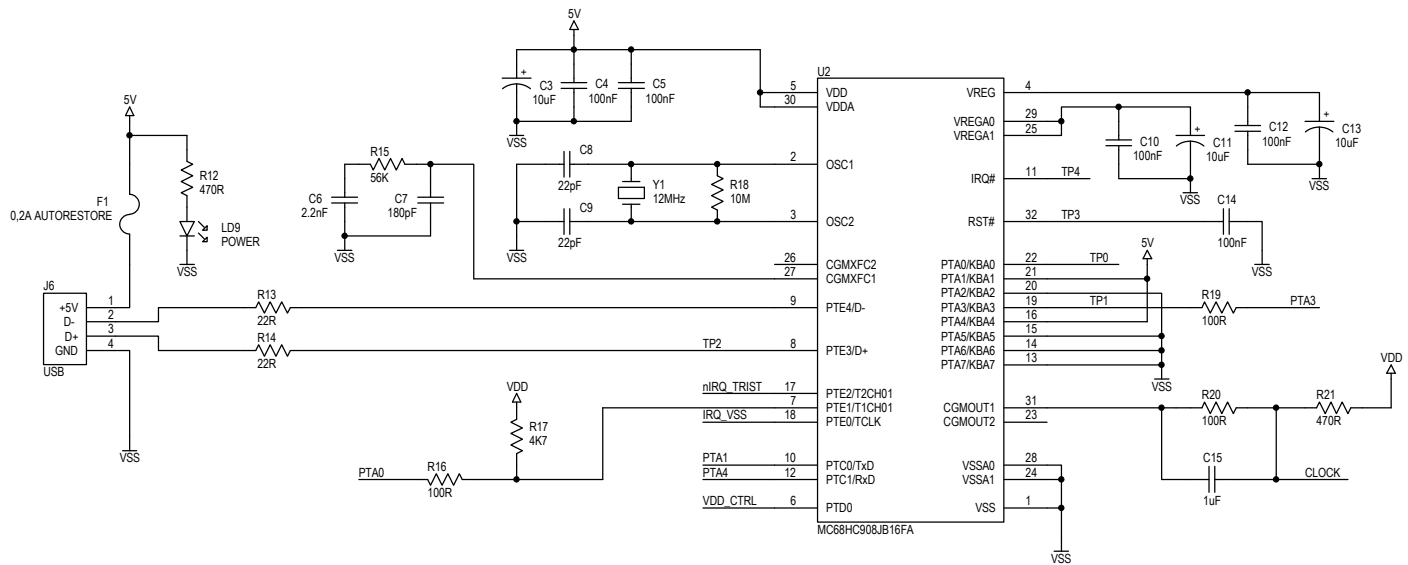

MCU

DEMO

USB TO MON08 INTERFACE