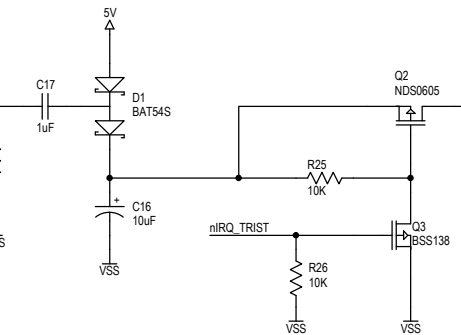

MCU

DEMO

USB TO MON08 INTERFACE